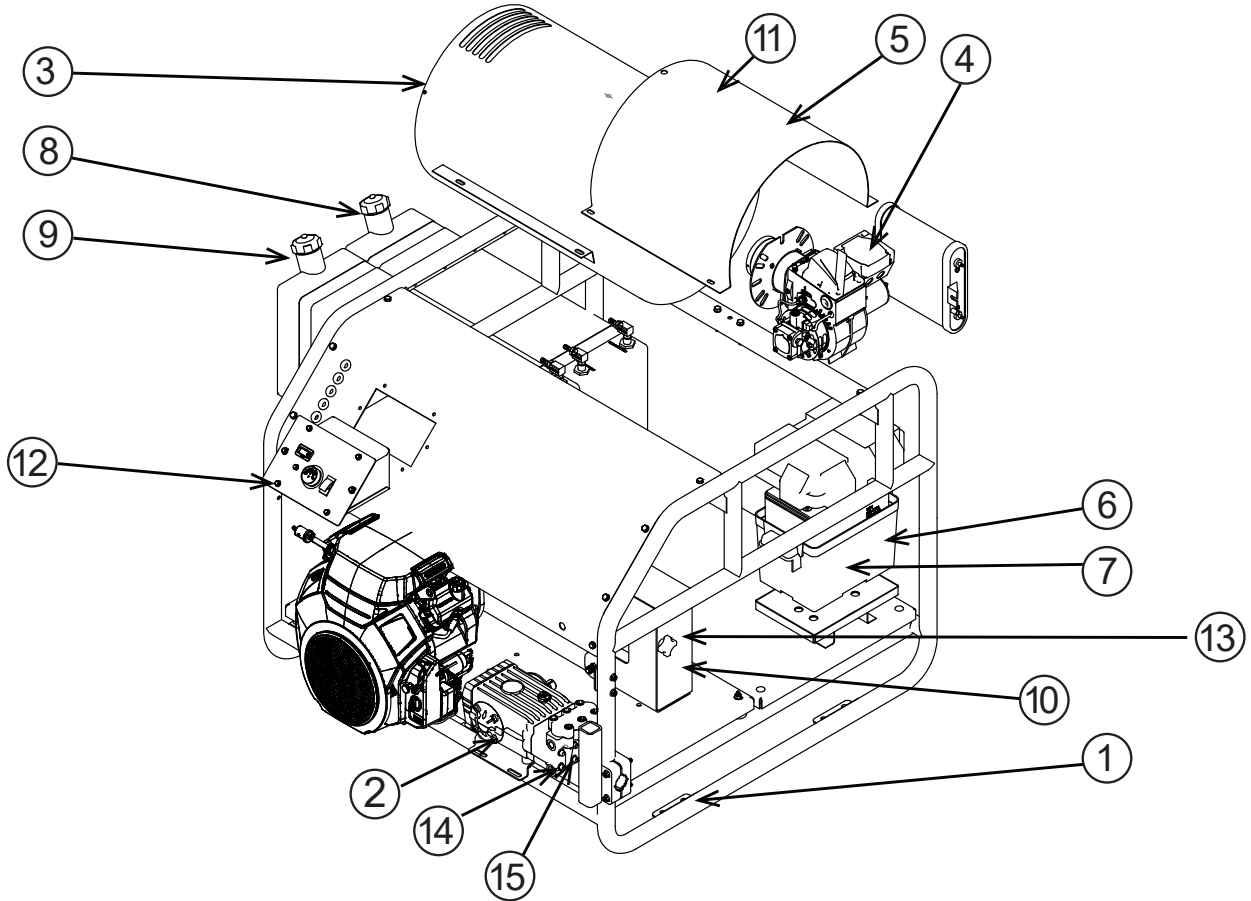

UNIT OVERVIEW

REF #	DESCRIPTION	QTY	BE PART #
1	Frame Assembly	1	85.600.240
2	Pump Assembly, General Pump TF2021	1	85.130.026B
3	Heater Coil, 8.0 GPM Flow Rate	1	59.000.200
4	Burner Assembly	1	59.110.016
5	Burner Hood	1	59.000.201
6	Battery Box	1	85.603.101
7	AGM Battery	1	85.603.100
8	14.4 Gallon Diesel Fuel Tank (Yellow)	1	85.601.040
9	14.4 Gallon Gasoline Fuel Tank	1	85.601.041
10	Belt Guard	1	85.602.223
11	Coil Insulation Blanket	1	59.000.008
12	Control Box	1	SEE PAGE 3
13	Belts 3VX450	4	47.002.045
14	Pump Unloader Assembly	1	AL607
15	Pump Pressure Switch	1	85.300.082

PARTS BREAKDOWN

HOT WATER PRESSURE WASHER

MODEL:HW3524HG12V

ACCESSORIES

REF #	DESCRIPTION	QTY	BE PART #
1	Gun Wand Assembly	1	85.205.066H
2	Pressure Hose, 50' x 3/8"	1	85.238.251
3	Nozzle Set, 5pce	1	85.210.085H

PARTS BREAKDOWN

HOT WATER PRESSURE WASHER

MODEL:HW3524HG12V

ADC BECKETT BURNER

REF #	DESCRIPTION	QTY	BE PART #
1	Blower Motor	1	59.110.004
2	Shaft Coupling	1	59.110.005
3	Fuel Pump	1	59.110.000
4,5,6	Fuel Solenoid	1	59.110.001
7	Electrode Assembly	1	59.110.002
8	Igniter	1	59.110.003
**	Complete Burner Assembly	1	59.110.016