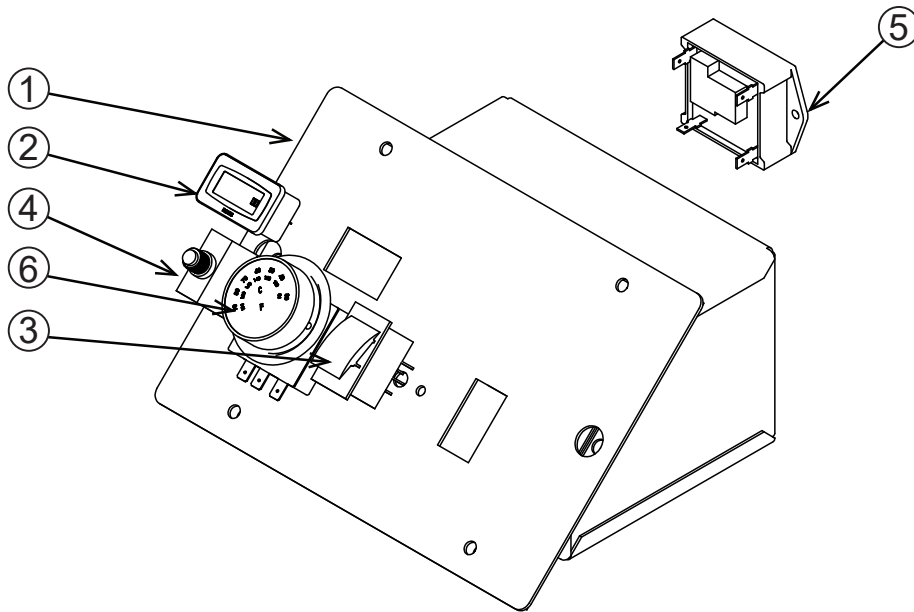

CONTROL PANEL BOX

REF #	DESCRIPTION	QTY	BE PART #
1	Control Box Frame	1	85.200.231
2	Hour Meter	1	59.000.206
3	Toggle ON/OFF Switch	1	59.000.103
4	Circuit Breaker, Push to Reset 25A	1	85.504.026
5	Low Voltage Relay	1	59.000.102
6	Thermostat	1	85.400.071