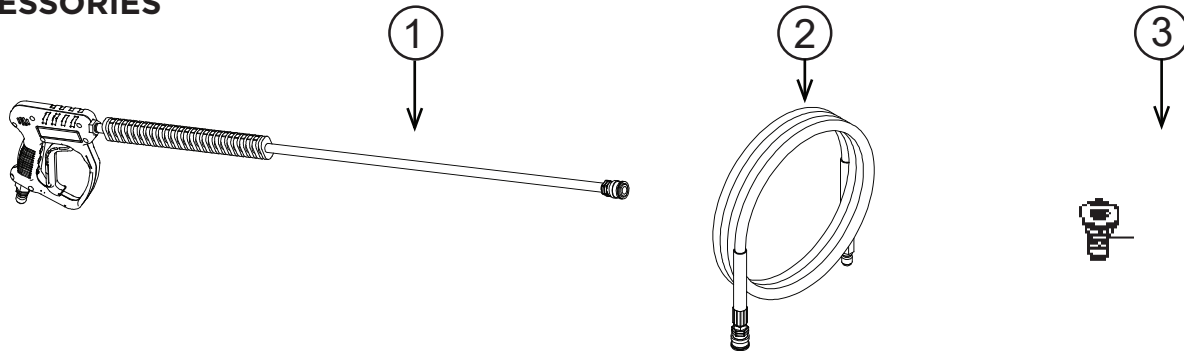

UNIT OVERVIEW

REF #	DESCRIPTION	QTY	BE PART #
1	Frame Assembly	1	85.600.240
2	Pump Assembly, General Pump TF2021	1	85.130.026B
3	Heater Coil, 8.0 GPM Flow Rate	1	59.000.200
4	Burner Assembly	1	59.110.016
5	Burner Hood	1	59.000.201
6	Battery Box	1	85.603.101
7	AGM Battery	1	85.603.100
8	14.4 Gallon Diesel Fuel Tank (Yellow)	1	85.601.040
9	14.4 Gallon Gasoline Fuel Tank	1	85.601.041
10	Belt Guard	1	85.602.223
11	Coil Insulation Blanket	1	59.000.008
12	Control Box	1	SEE PAGE 3
13	Belts 3VX450	4	47.002.045
14	Pump Unloader Assembly	1	AL607
15	Pump Pressure Switch	1	85.300.082

PARTS BREAKDOWN

HOT WATER PRESSURE WASHER

MODEL:HW3524HG12V

ACCESSORIES

REF #	DESCRIPTION	QTY	BE PART #
1	Gun Wand Assembly	1	85.205.066H
2	Pressure Hose, 50' x 3/8"	1	85.238.251
3	Nozzle Set, 5pce	1	85.210.085H

PARTS BREAKDOWN

HOT WATER PRESSURE WASHER

MODEL:HW3524HG12V

ADC BECKETT BURNER

REF #	DESCRIPTION	QTY	BE PART #
1	Blower Motor	1	59.110.004
2	Shaft Coupling	1	59.110.005
3	Fuel Pump	1	59.110.000
4,5,6	Fuel Solenoid	1	59.110.001
7	Electrode Assembly	1	59.110.002
8	Igniter	1	59.110.003
**	Complete Burner Assembly	1	59.110.016