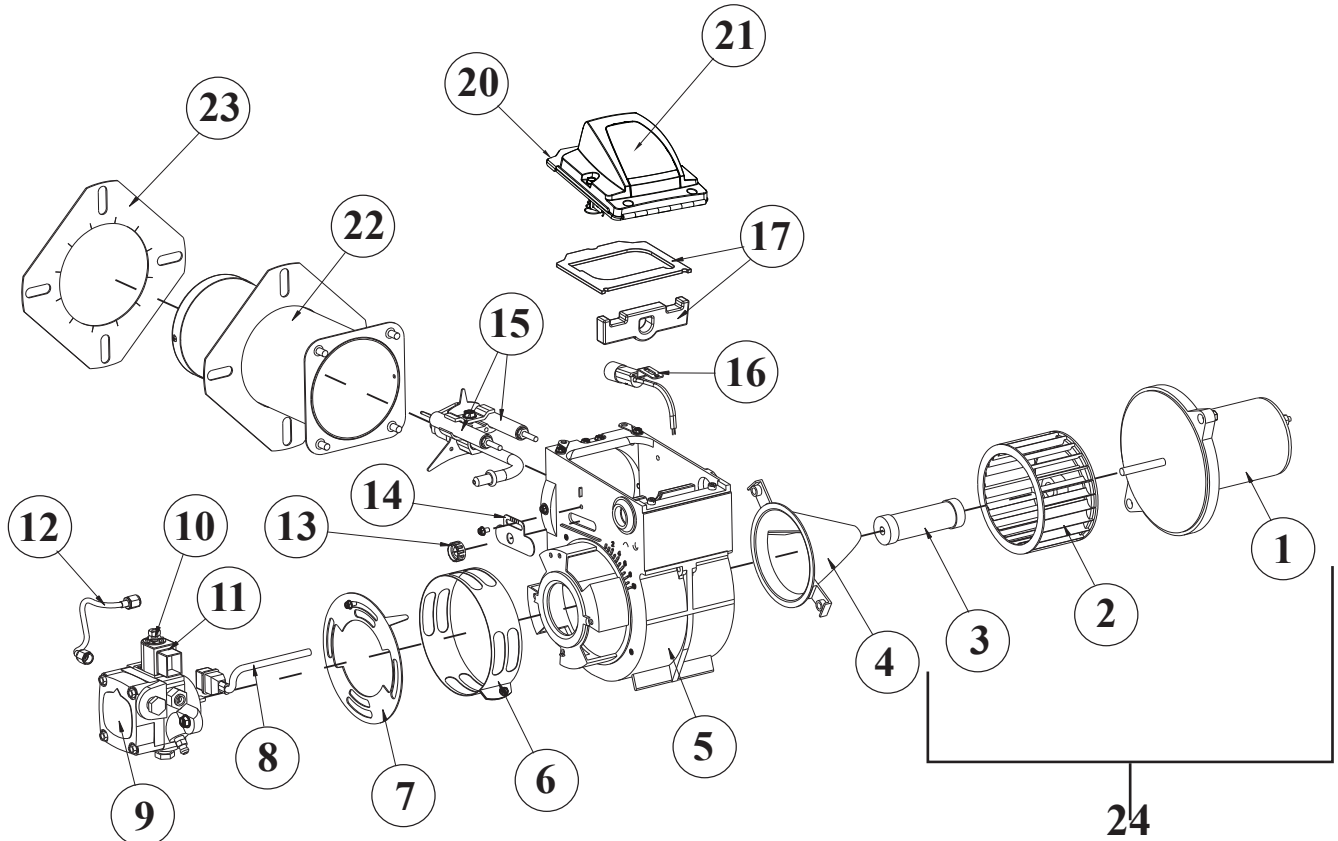

PARTS BREAKDOWN

HOT WATER PRESSURE WASHER

MODEL:HW3524HG12V

ADC BECKETT BURNER

REF #	DESCRIPTION	QTY	BE PART #
1	Blower Motor	1	59.110.004
2	Shaft Coupling	1	59.110.005
3	Fuel Pump	1	59.110.000
4,5,6	Fuel Solenoid	1	59.110.001
7	Electrode Assembly	1	59.110.002
8	Igniter	1	59.110.003
**	Complete Burner Assembly	1	59.110.016