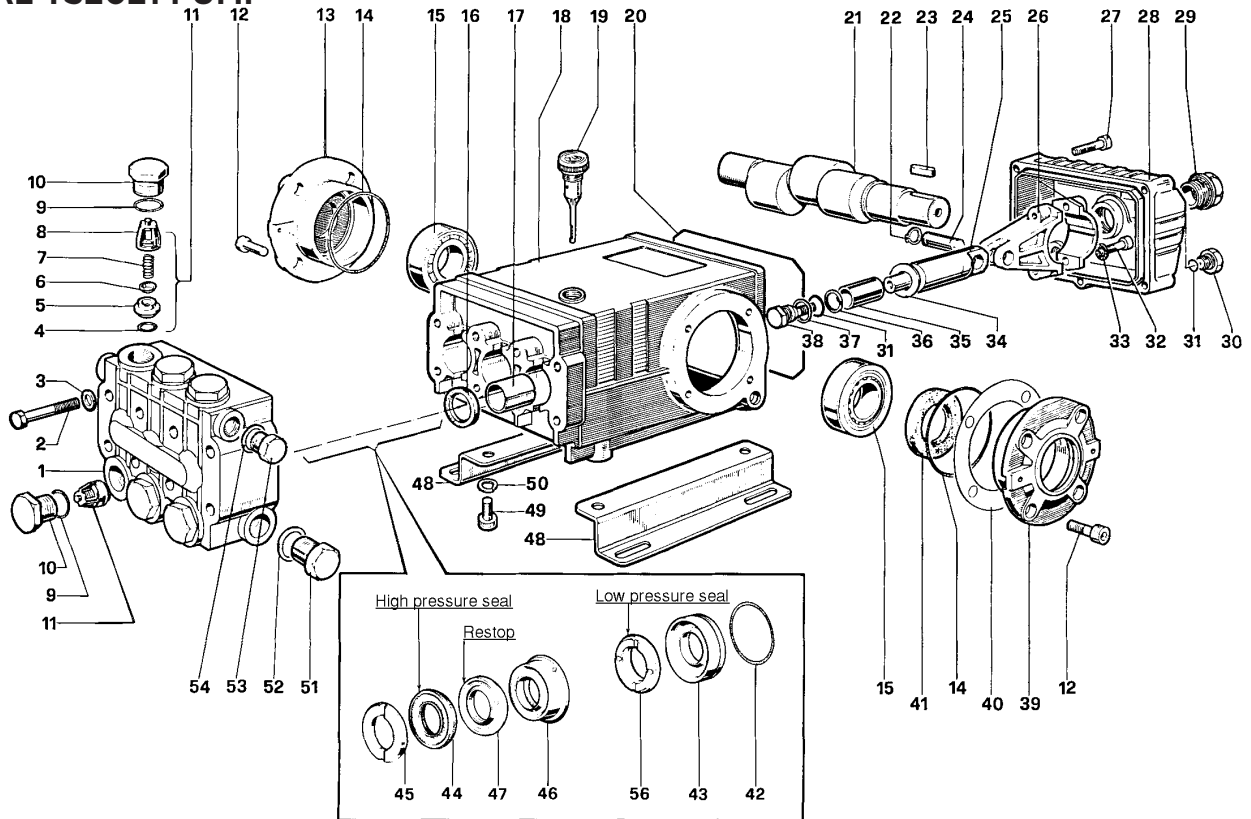

GENERAL TS2021 PUMP

ITEM PART NO.	DESCRIPTION	KIT NO.	QTY.	ITEM PART NO.	DESCRIPTION	KIT NO.	QTY.	ITEM PART NO.	DESCRIPTION	KIT NO.	QTY.
1	47120841 Manifold		1	19	98210600 Oil Dip Stick		1	37	96728000 Washer	6	3
	47120941 Manifold, Nickel-Plated (TS2021-N)			20	90392200 O-Ring, Cover		1	38	47219566 Screw, Plunger	6	3
2	99320600 Screw, M8 x 70		8	21	47021735 Crankshaft		1	39	47150022 Cover, Crankcase		1
3	96702000 Washer, M8.4		8	22	90055700 Ring, Snap		6	40	97567800 Shim		2
4	90384100 O-Ring, .674 x .103	1	6	23	91489000 Key		1	41	90164800 Seal, Oil	3	1
5	36200366 Seat, Valve	1	6	24	97738000 Pin, Wrist		3	42	90361600 O-Ring, 1.364 x .070	10, 28	3
6	36200176 Plate, Valve	1	6	25	47050554 Guide, Plunger		3	43	47080570 Retainer, Packing	10, 28	3
7	94737600 Spring	1	6	26	47030001 Rod, Connecting		3	44	90270500 Packing	28, 69	3
8	36200251 Guide, Valve	1	6	27	99191200 Screw, M6 x 30		5	45	47100051 Ring, Head, M20	7, 28	3
9	90384700 O-Ring, .797 x .103	4, 5	6		99183700 Screw, M6 x 14 (T1011)		5	46	47216970 Intermed. Ring	28, 71	3
10	98222000 Cap	4	6	28	47160122 Cover, Crankcase		1	47	90270400 Restop Ring	28, 69, 71	3
	98222200 Cap, Ni-Plated (TS2021-N)	5			47160022 Cover, Crankcase (T1011)			48	47200074 Pump Feet		2
11	36703201 Valve Assembly	1	6	29	97596800 Oil Indicator		1	49	99364400 Screw, M10 x 18		4
12	99303900 Screw, M8 x 16		8	30	98204100 Cap		1	50	96710600 Washer, M10.2		4
13	47150122 Cover, Crankcase	1		31	90358500 O-Ring, .426 x .070	6	4	51	98217600 Cap		1
14	90391300 O-Ring, 2.675 x .103	2		32	99309900 Screw, M8 x 35		6	52	96751400 Washer, M21.5		1
15	640047 Bearing, Roller	2		33	96701400 Washer, M8.4		6	53	98210000 Cap		1
16	90162500 Seal, Oil	2	3	34	96728600 Washer, M14		6	54	96738000 Washer, M17.5		1
17	90912600 Bushing		3	35	47040409 Plunger, (20 mm)		3	56	90271000 Seal, Low Press., 20mm	28, 69	3
18	47010522 Crankcase	1		36	90506700 Ring, Back-up		6				

REPAIR KITS

REF #	DESCRIPTION	QTY	BE PART #
4,5,6,7,8 (11)	Valve Internals (6 assemblies in kit)	6	KIT001
16	Piston Rod Oil Seals (3 assemblies in kit)	3	RK1002
41	Crank Shaft Seal (1 assembly in kit)	1	RK1003